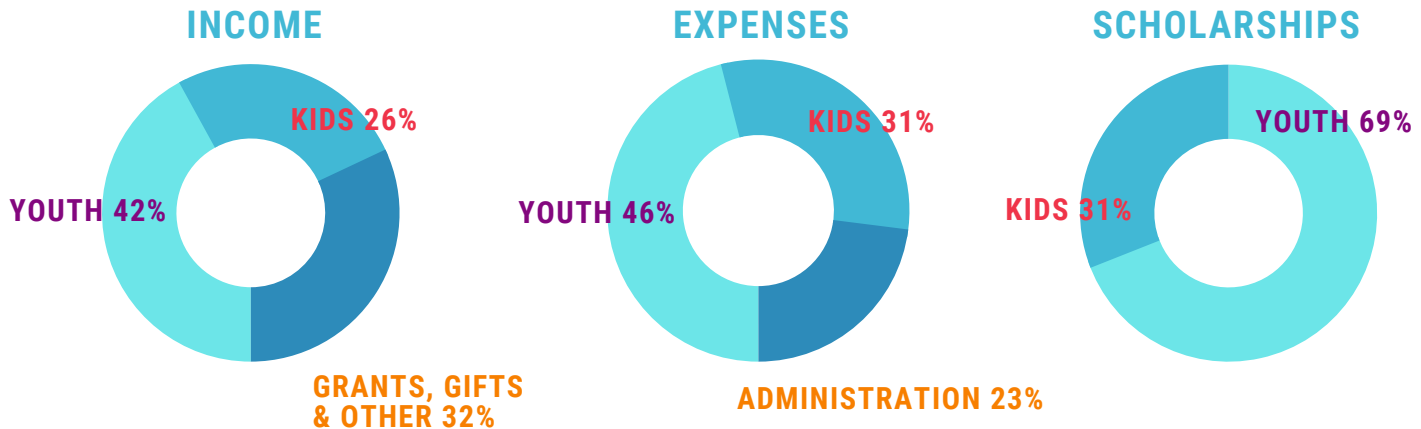

Meredith Forssman
d365 Editor

Mindy Bodenhamer
d365 Copy-editor

STEWARDSHIP

Passport, Inc. is a 501(c)(3) nonprofit ministry. We hosted 245,000 readers to d365 this past year, with over 3 million visits. We have served 292 church groups who joined us for camp this summer. We are part of the landscape of thoughtful Christianity—helping children and young people discover more about themselves and God’s call to help bring grace and justice to this world.