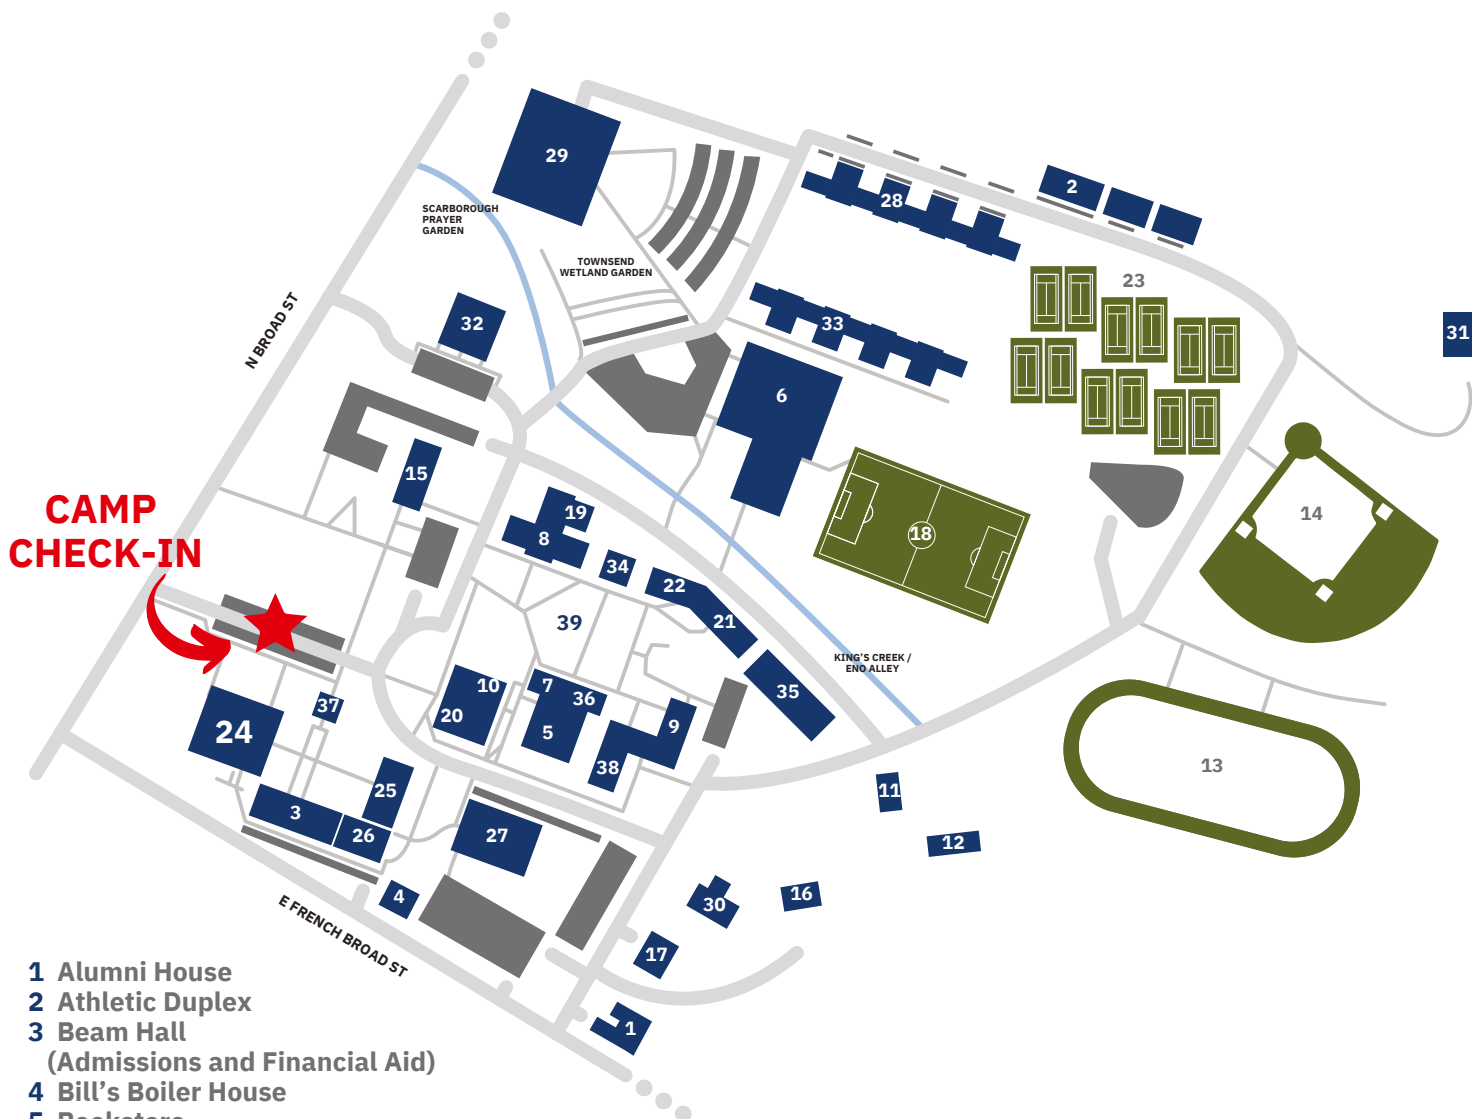

Camper Mail Camper Name, Church/Group Name
To ensure delivery – MAIL EARLY! PASSPORT*kids* at Brevard College
One Brevard College Drive
Brevard, NC 28712

Important Times (EST)

Check-In	12:00-2:30 pm
Opening Celebration	3:00 pm (opening day)
Room Checkout	7:30 am (Day 4)
Camp Ends	11:15 am (Day 4)

Housing Stay in air-conditioned dorm suites with one bathroom between two dorm rooms and two beds per room. Bring your own pillow, towels, and bed linens (twin XL sheets or sleeping bags). There is 24-hour campus security.

Brevard imposes a \$25 lost key or keycard fee, subject to change.

BREVARD COLLEGE

BREVARD, NORTH CAROLINA

CAMPUS DIRECTORY

- | | |
|--|---|
| 1 Alumni House | 25 Moore Hall - Bible Studies |
| 2 Athletic Duplex | 26 Moore Science Complex |
| 3 Beam Hall
(Admissions and Financial Aid) | 27 Myers Hall Dining Room |
| 4 Bill's Boiler House | 28 North Village |
| 5 Bookstore | 29 Porter Center for Performing Arts |
| 6 Boshamer Gymnasium | 30 President's House |
| 7 Coltrane Hall | 31 Ross Hall |
| 8 Dunham Hall Auditorium | 32 Sims Hall |
| 9 East Beam Hall | 33 South Village |
| 10 Experiential Learning Commons | 34 Stamey Hall |
| 11 Football Locker Room | 35 Stanback Hall |
| 12 Facilities Management | 36 Student Engagement Space |
| 13 Frank Patton Track | 37 Weaver Bell Tower Check Point |
| 14 Gil Coan Field | 38 West Beam Hall |
| 15 Green Hall | 39 Fire Alarm Gathering Place |
| 16 Greenhouse | |
| 17 Guest House | |
| 18 Ives-Lemel Family Field | |
| 19 Ingram Auditorium | |
| 20 J.A. Jones Library | |
| 21 Jones Hall | |
| 22 Jones Hall-Creekside | |
| 23 McCoy Tennis Complex | |
| 24 McLarty-Goodson Hall - Bible Studies | |

Packing List

Clothes

- T-shirts
- Shorts
- Jacket/Sweater
- Swimsuit (to play in the creek; there is no pool on campus)
- Closed-toe shoes (required for Rec Party and may get wet, so bring an extra pair)
- Costume for the Variety Show