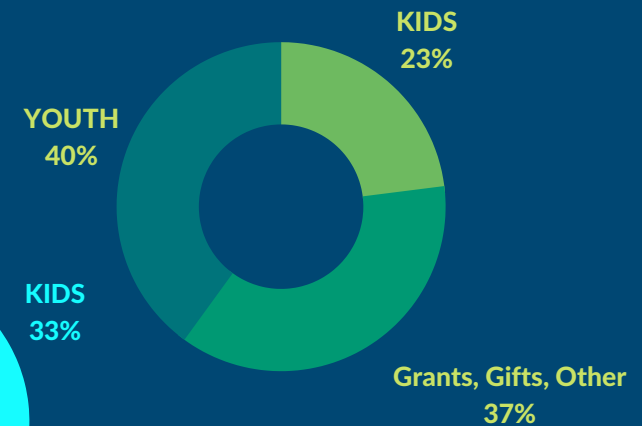

30 YEARS OF STEWARDSHIP

STEWARDSHIP

Passport, Inc. is a 501(c)(3) nonprofit ministry serving the local church by providing mission and discipleship opportunities to its students. Partnering churches pay registration fees for camp, but that income no longer covers our annual expenses. So, we depend on churches, individuals, and foundations to help bridge the gap annually.

Many of you reading this are also faithful givers. Thank you. Your support helps us live out our mission to empower students to embrace community and extend God's grace to the world.

Would you consider a gift this year? You can give online in just a few steps on our secure giving site.

To support our 30th Anniversary Capital Campaign visit passportcamps.org/30th

To support the general work of Passport and d365, visit passportcamps.org/donate

INCOME