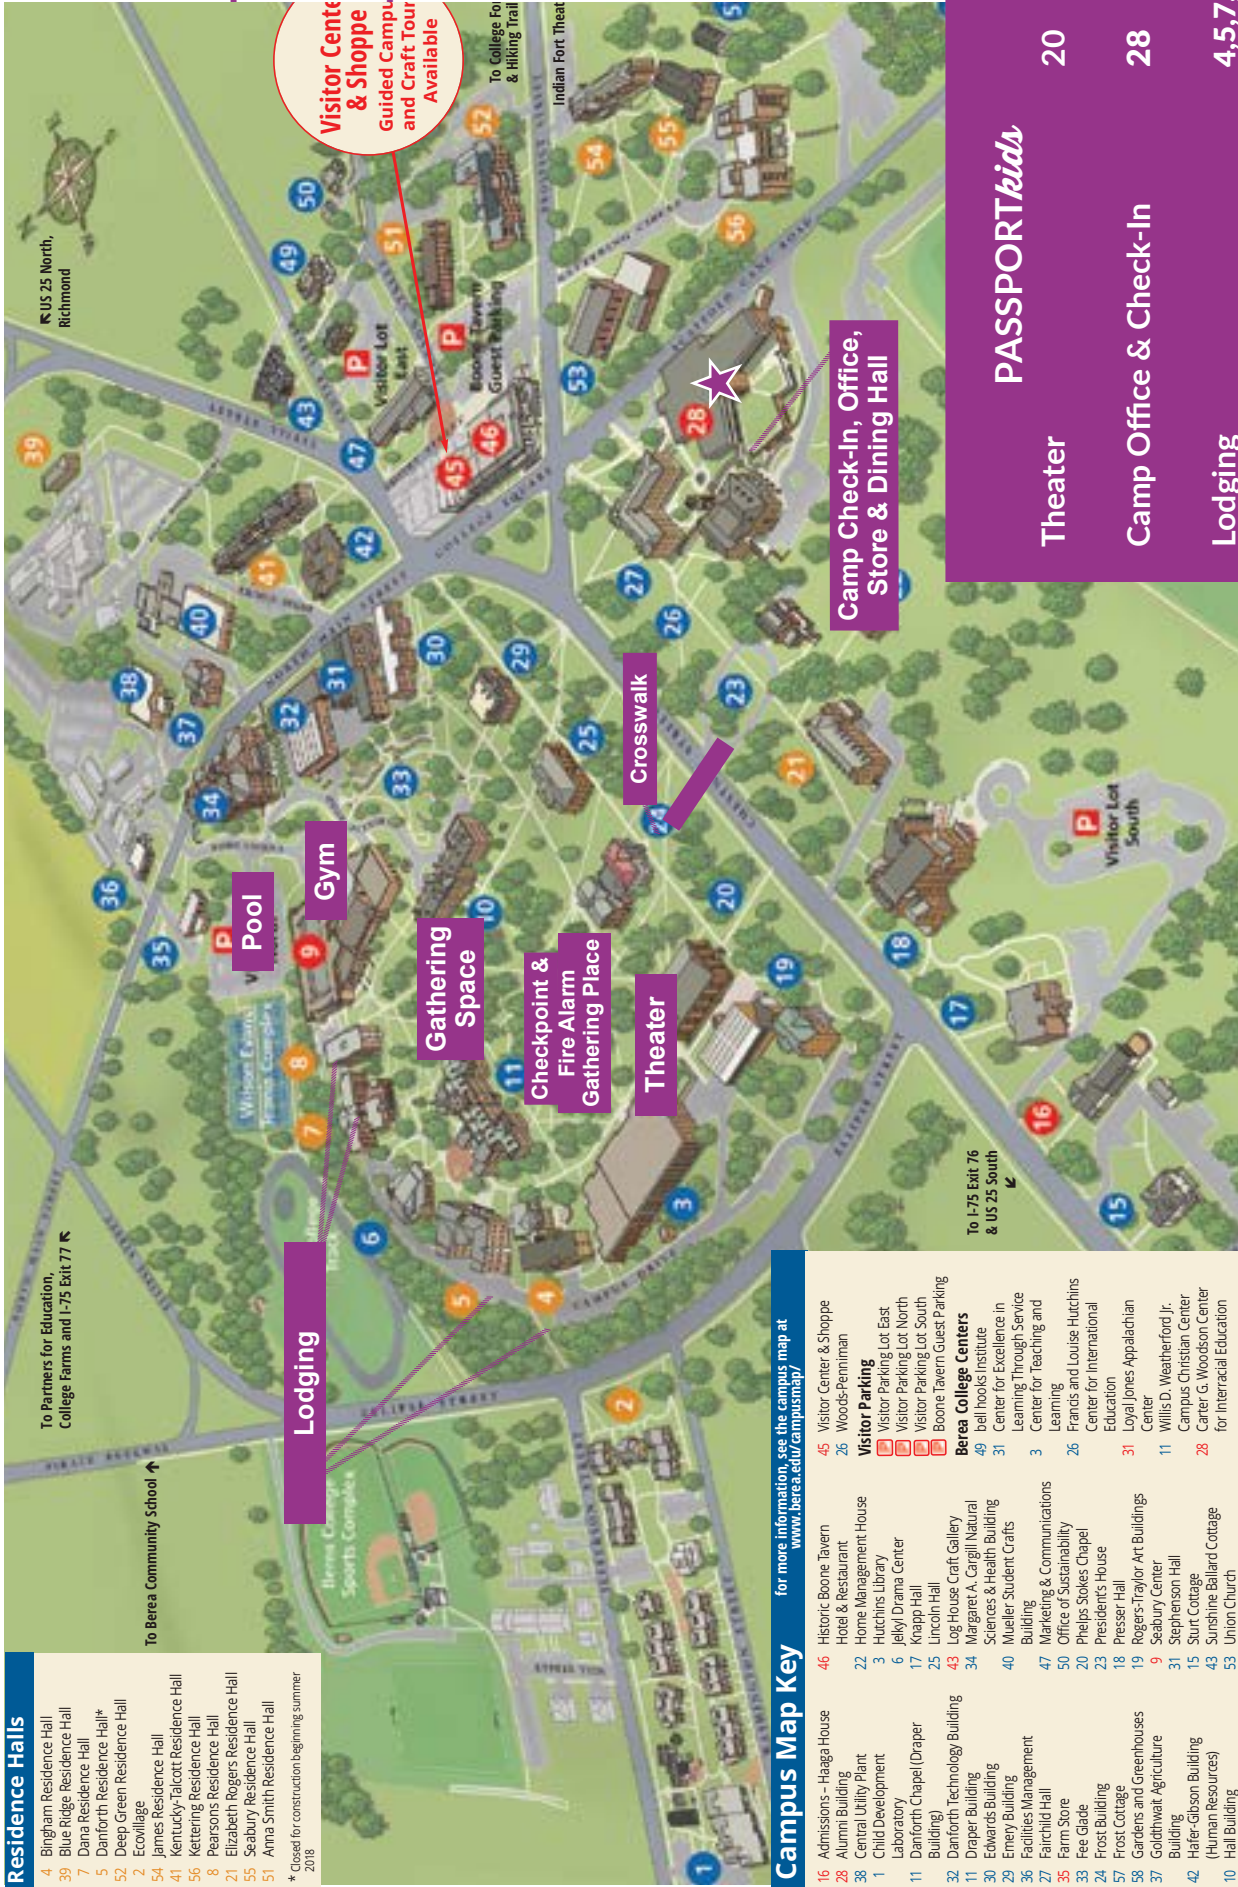

Berea Campus Map

Residence Halls	
4	Bingham Residence Hall
39	Blue Ridge Residence Hall
7	Dana Residence Hall
5	Danforth Residence Hall*
52	Deep Green Residence Hall
2	Ecovillage
54	James Residence Hall
41	Kentucky-Talbot Residence Hall
56	Kettering Residence Hall
8	Pearsons Residence Hall
21	Elizabeth Rogers Residence Hall
55	Seabury Residence Hall
51	Anna Smith Residence Hall

* Closed for construction beginning summer 2018

Campus Map Key	
16	Admissions - Haaga House
28	Alumni Building
38	Central Utility Plant
1	Child Development
11	Laboratory
11	Danforth Chapel (Drapier Building)
32	Danforth Technology Building
11	Draper Building
30	Edwards Building
29	Emery Building
36	Facilities Management Building
27	Fairchild Hall
35	Farm Store
38	Fee Glade
24	Frost Building
18	Frost Cottage
58	Gardens and Greenhouses
37	Goldthwait Agriculture Building
42	Hafer-Gibson Building (Human Resources)
10	Hall Building
46	Historic Boone Tavern Hotel & Restaurant
22	Home Management House
3	Hutchins Library
6	Jelly Drama Center
17	Knapp Hall
25	Lincoln Hall
43	Log House Craft Gallery
34	Margaret A. Cargill Natural Sciences & Health Building
40	Mueller Student Crafts Building
47	Marketing & Communications Learning
50	Office of Sustainability
23	Phelps Stokes Chapel
23	President's House
19	Presser Hall
19	Rogers-Taylor Art Buildings
9	Seabury Center
31	Stephenson Hall
15	Sturt Cottage
43	Sunshine Ballard Cottage
53	Union Church
45	Visitor Center & Shoppe
26	Woods Penman
Visitor Parking	
45	Visitor Parking Lot East
49	Visitor Parking Lot North
49	Visitor Parking Lot South
49	Boone Tavern Guest Parking
Berea College Centers	
31	Center for Excellence in Learning Through Service
3	Center for Teaching and Learning
26	Francis and Louise Hutchins Center for International Education
31	Loyal Jones Appalachian Center
11	Willis D. Weatherford Jr. Campus Christian Center
28	Carter G. Woodson Center for Interracial Education