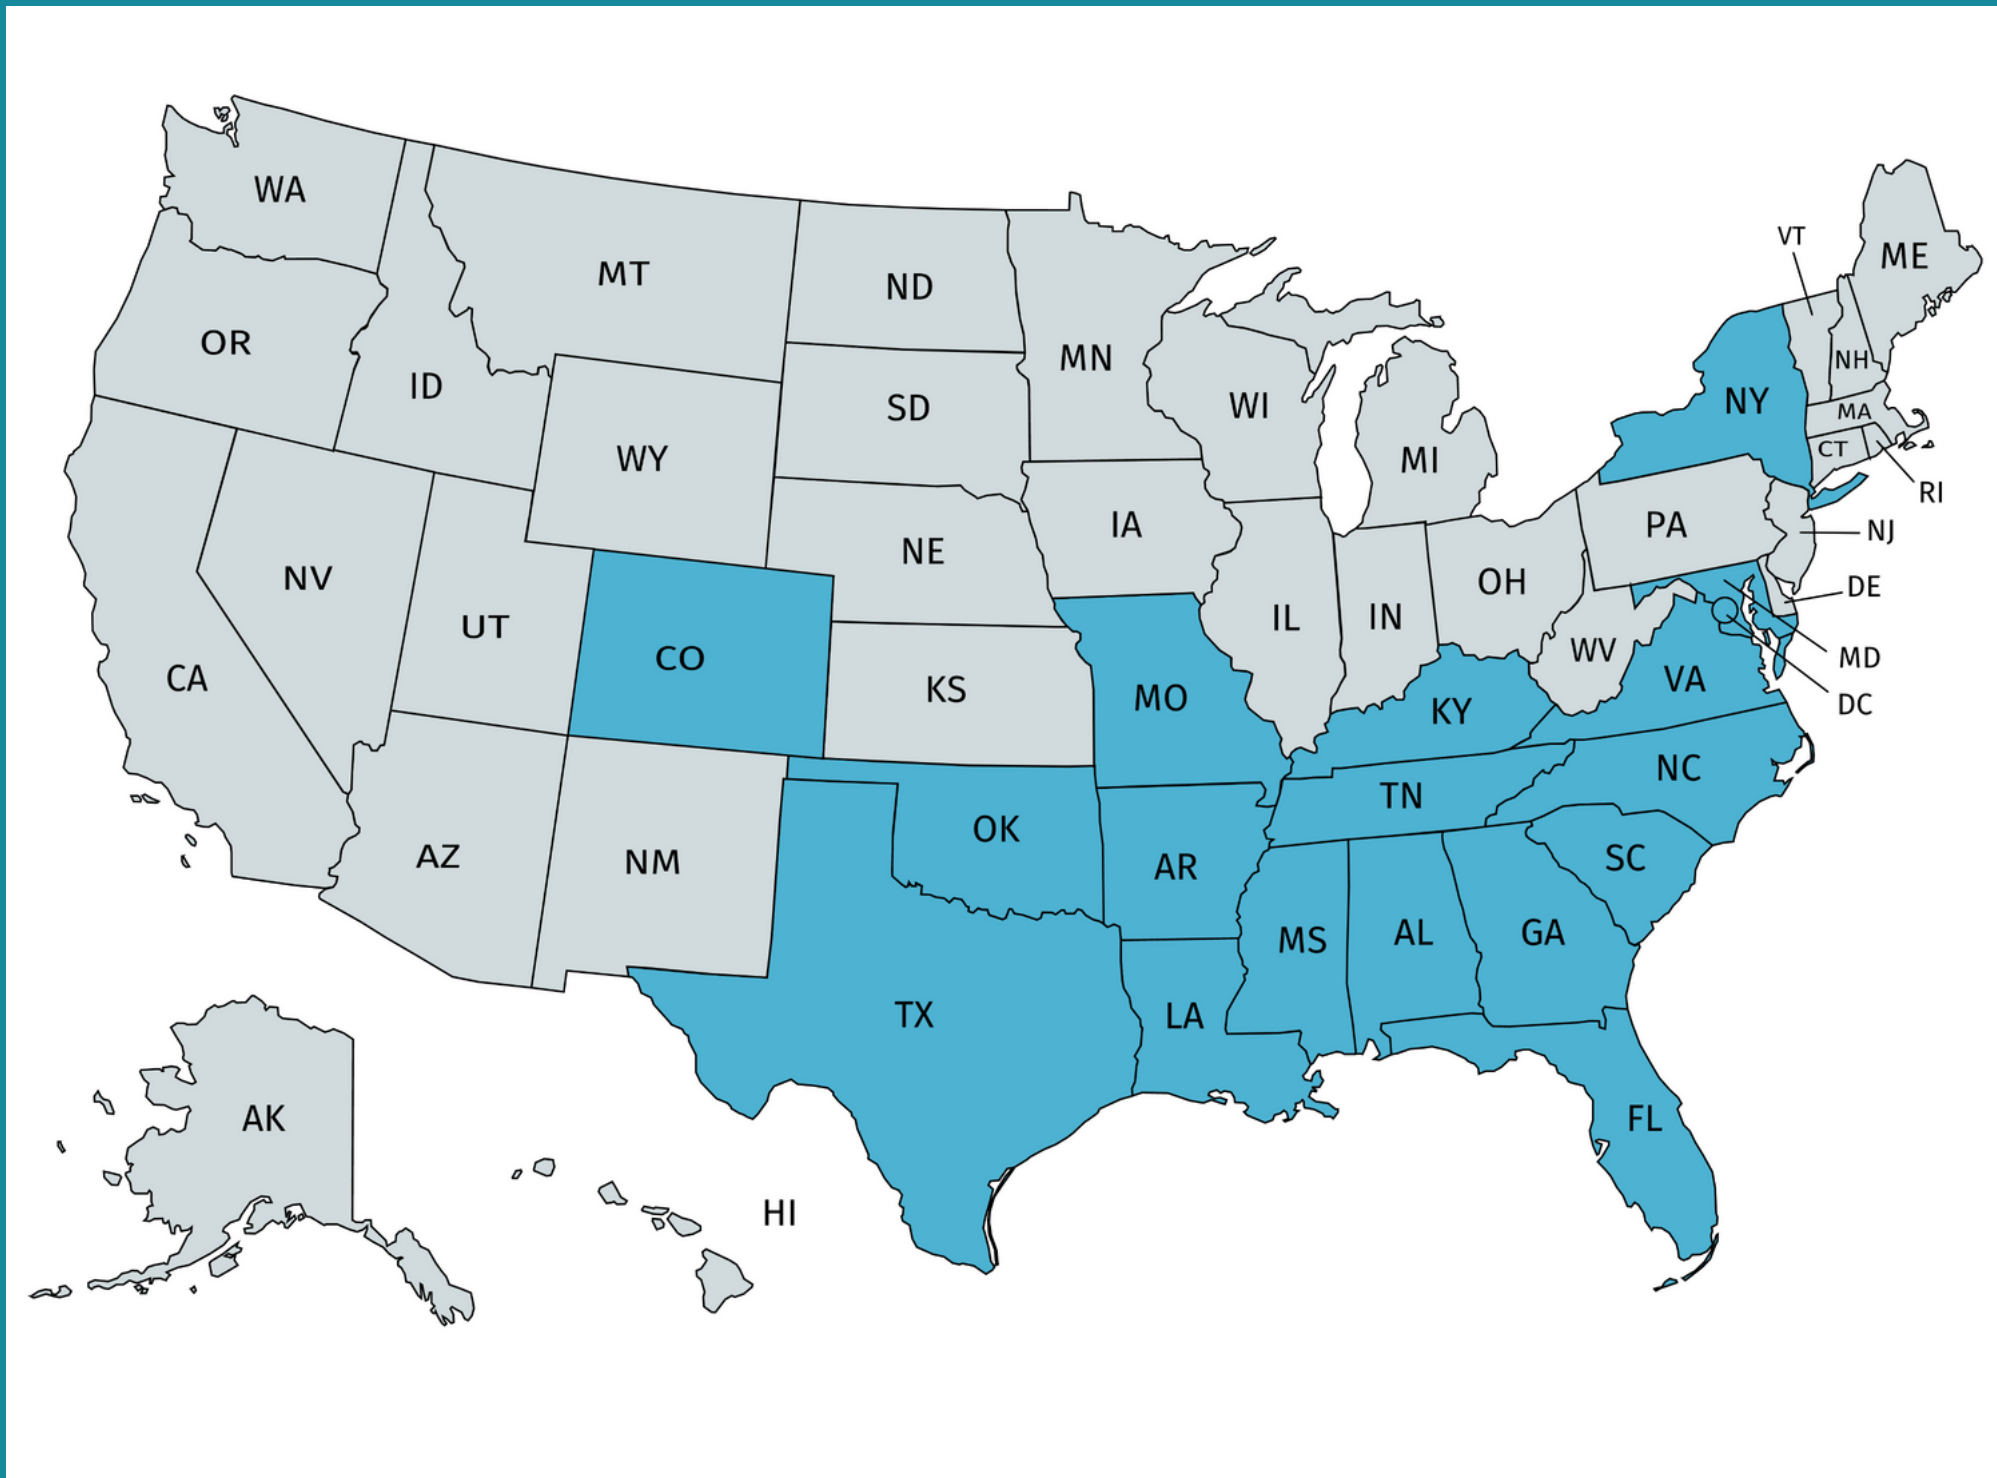

PROJECTED 2020 TOTALS

5,273 REGISTERED CAMPERS
337 Church Groups
17 States

VIRTUAL THEME

[CLICK HERE TO SEE A RE-CAP VIDEO OF THE SEASON OF PASSPORT.](#)

After the decision was made not to hold in-person camps, the Passport National Office reimagined a *virtual camp*, and our 2020 theme *BE* became *BE together*. We wanted to experience being together as best we could in a virtual environment.