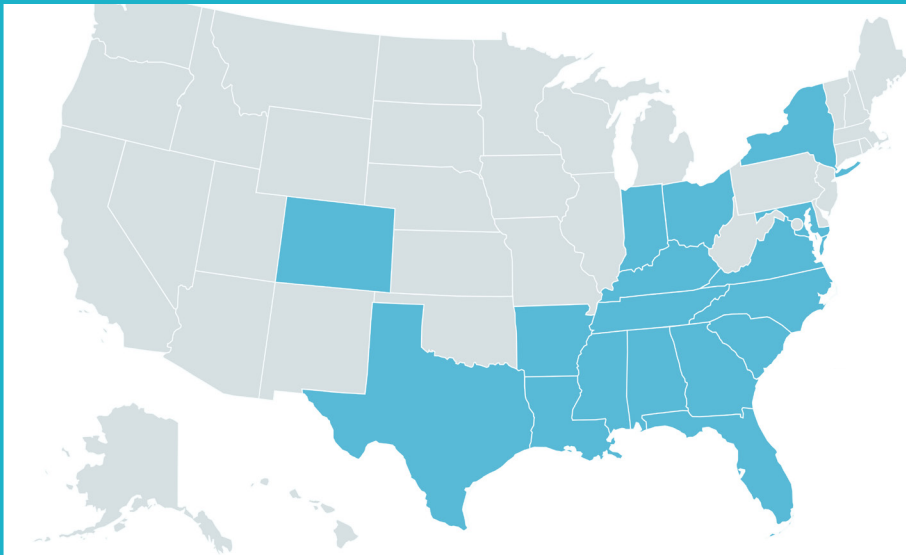

PASSPORT

ANNUAL REPORT

With Christ as our foundation, Passport empowers students to encounter Christ, embrace community and extend grace to the world.

2018

2018 TOTALS

PARTICIPANTS

5,577

CHURCHES

383

STATES

17

P A S S P O R T

THIS IS

YOUR CAMP

We are grateful for your support and partnership this past year - through attending a camp, conference, or mission trip; through allowing our students to volunteer with your ministries; through reading and writing devotions for d365.org; or through your generous donation to our ministry. There were 515 individuals, churches, and foundations who supported our work this year. This Annual Report will share stories and statistics to give a broader understanding of the work we do, as we celebrated our 26th year in student ministry!

Our attendance numbers reflect thousands of hours of service and learning across fourteen locations in eight states. Our churches came from 17 states; many of them hold fundraisers during the year so they can join us for a week each summer.