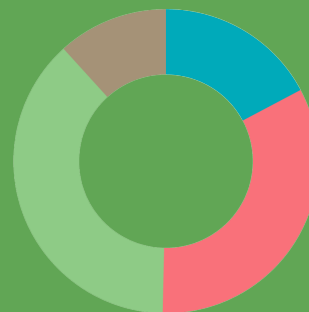

PASSPORT

THIS IS YOUR

STEWARDSHIP

PASSPORT is a nonprofit ministry. The churches who join us do pay registration fees for their students to attend, but this income doesn't cover all of our expenses. To help us get there, we need the help of people like you - who believe in the value of our God Box opening, worldview expanding, Christ-centered ministry to continue our work into the future. We are now well into our third decade of empowering students to move toward the world bringing grace and justice as they go.

You are receiving this annual report because you have supported us, partnered with us, or attended one of our programs. Would you consider a first gift to help us bridge our financial gap? If you have given this year, would you consider an end of the year contribution to keep us moving forward? If so, please use the envelope provided or visit passportcamps.org/donate to give online. Your support keeps camp affordable and helps us live into our mission to empower students, to embrace community, and to extend God's grace to God's world.

Scholarships

- 33% PASSPORTMissions
- 38% PASSPORTKids
- 17% PASSPORTChoices
- 12% Mission BASE