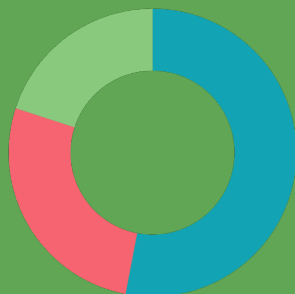

Scholarships

- 33% PASSPORTMissions
- 38% PASSPORTKids
- 17% PASSPORTChoices
- 12% Mission BASE

Meet PASSPORT's newest
Coordinator, Tasha Gibson.

Expenses

- 20% Administration
- 27% Kids Programs
- 53% Youth Programs